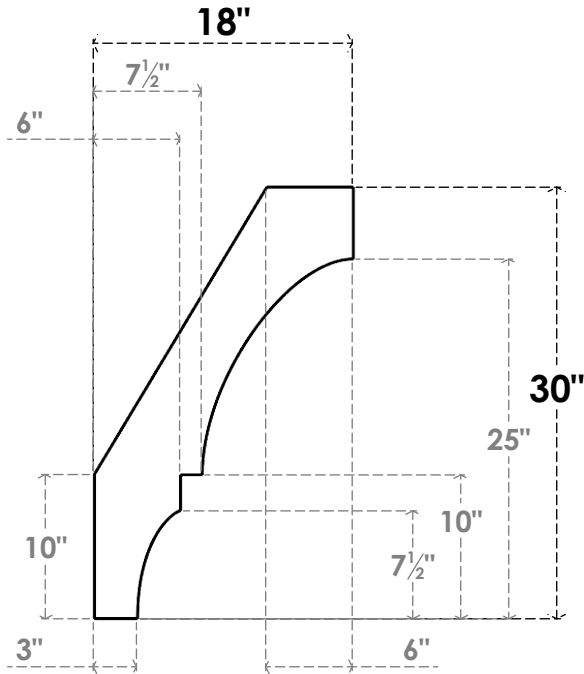

ITEM NUMBER: BRCPC060X18000X30000BOA

6"W X 18"D X 30"H BALBOA ARCHITECTURAL GRADE PVC CLOSED KNEE BRACE

SIDE PROFILE

FRONT PROFILE

ISOMETRIC

EKENA MILLWORK
2300 WEST MAIN ST.
CLARKSVILLE, TX 75426
TOLL FREE: 866-607-0453
WWW.EKENAMILLWORK.COM

NOTES

1. INSTALLATION TO BE COMPLETED IN ACCORDANCE WITH MANUFACTURER'S SPECIFICATIONS.
2. DRAWING MAY NOT BE TO SCALE
3. THIS DRAWING IS INTENDED FOR DESIGN AND PLANNING PURPOSES ONLY.
4. ALL INFORMATION CONTAINED HEREIN WAS CURRENT AT THE TIME OF DEVELOPMENT BUT MUST BE REVIEWED AND APPROVED BY THE PRODUCT MANUFACTURER TO BE CONSIDERED ACCURATE.
5. ARCHITECTURAL GRADE PVC PRODUCTS ARE MADE FROM EXPANDED CELLULAR PVC AND COME NATURALLY WHITE BUT MAY BE PAINTED