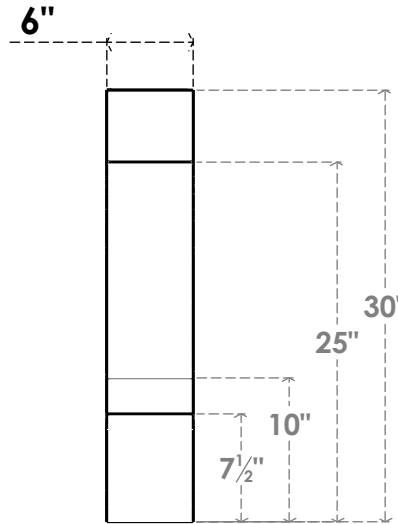

ITEM NUMBER: BRCPC060X18000X30000BOA

6"W X 18"D X 30"H BALBOA ARCHITECTURAL GRADE PVC CLOSED KNEE BRACE

SIDE PROFILE

FRONT PROFILE

ISOMETRIC

EKENA MILLWORK
2300 WEST MAIN ST.
CLARKSVILLE, TX 75426
TOLL FREE: 866-607-0453
WWW.EKENAMILLWORK.COM